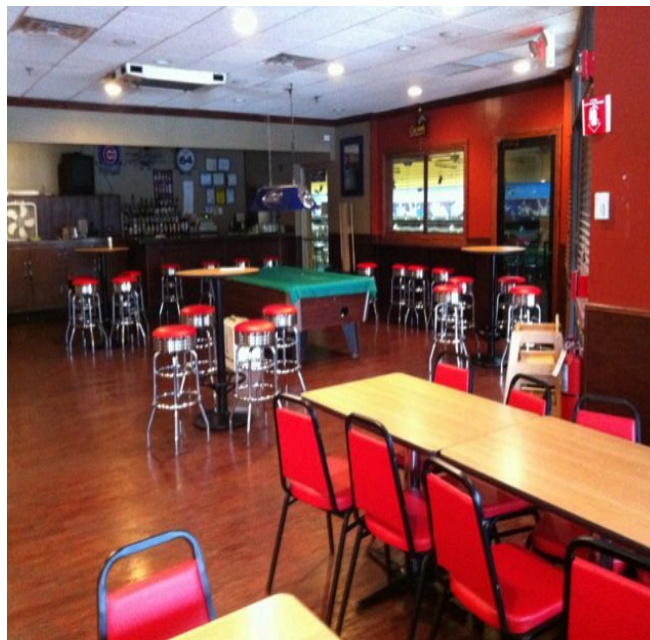

kingpin grille

of Lisle Lanes

4920 Lincoln Ave. (Rt. 53)

Lisle, IL 60532

Ph 630.968.1300 Fax 630.968.1317

www.KingPinGrilleofLisleLanes.com

NOW OPEN FOR LUNCH 11AM

Bring this coupon to receive